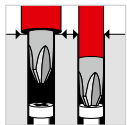

Slim
Deep-set screws and spring tension elements can be reached easily and safely

Slim
Alcance con facilidad y seguridad los tornillos profundos y elementos con resorte de tracción